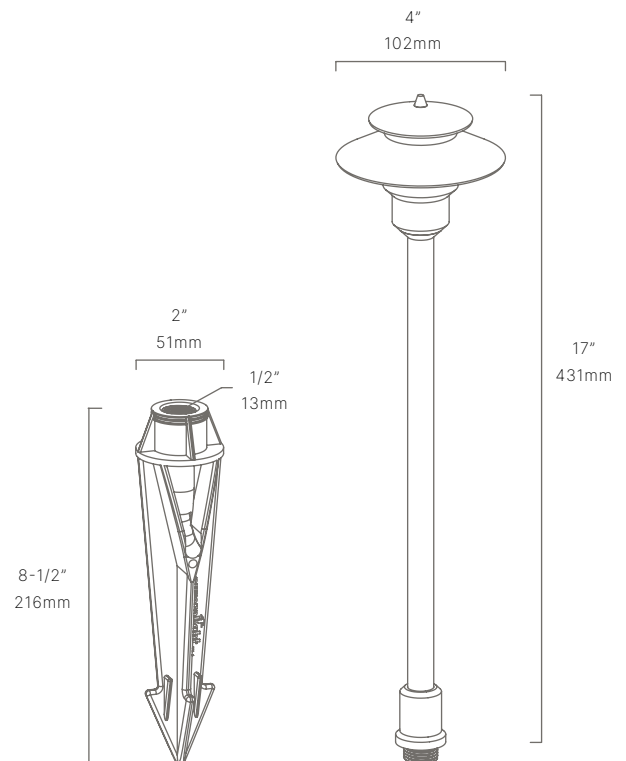

P. 760.931.2910

O. 2742 Loker Ave. W Carlsbad CA 92010

W. www.auroralight.com

MADE IN USA
WITH DOMESTIC & IMPORTED MATERIALS